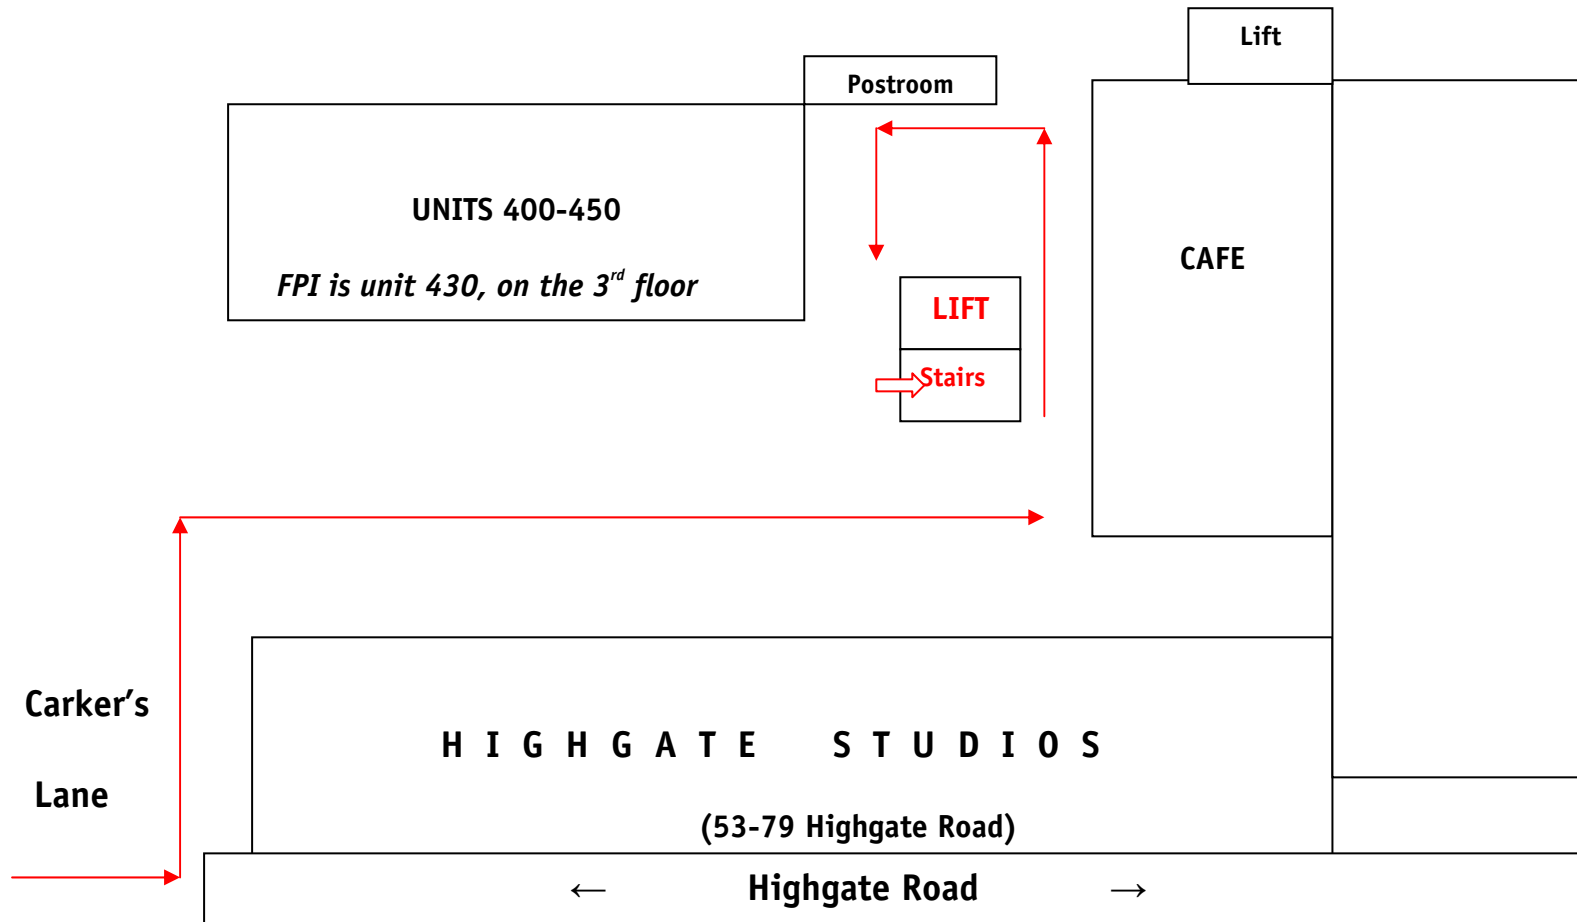

How to find us

430 Highgate Studios
53-79 Highgate Road
London
NW5 1TL
Tel: 0207 424 3460
Fax: 0207 485 3590
info@familyandparenting.org
www.familyandparenting.org

From Kentish Town station

Nearest tube/mainline is Kentish Town (Northern Line/Thames Link) – 7 minutes' walk away

Turn right out of the station. The road divides – take the left fork down Highgate Road. Stay on the left side of the road, walk past The Forum and continue down until you see the sign for Highgate Studios. Enter the building via Carker's Lane and follow the map above.